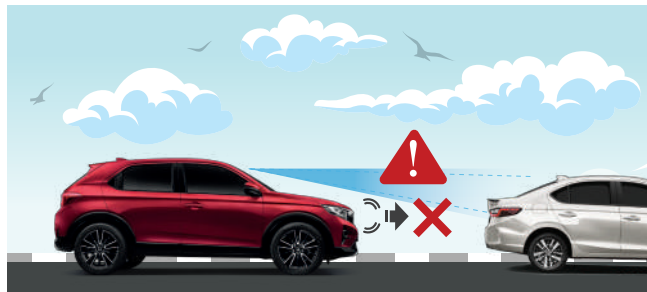

COLLISION MITIGATION BRAKING SYSTEM

Applies brakes where risk of collision is imminent.