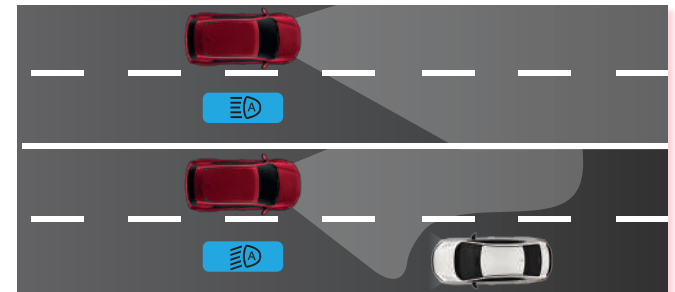

ROAD DEPARTURE MITIGATION

Provide corrective steering and applying brakes when the car seems to deviate from a detected lane.

LANE KEEP ASSIST SYSTEM

Alerts and gently corrects the steering to keep vehicle centered in a detected lane.

FORWARD COLLISION WARNING

Alerts driver of a potential risk of collision ahead.

COLLISION MITIGATION BRAKING SYSTEM

Applies brakes where risk of collision is imminent.

AUTO HIGH BEAM

Switches between high beam and low beam automatically for better night visibility.