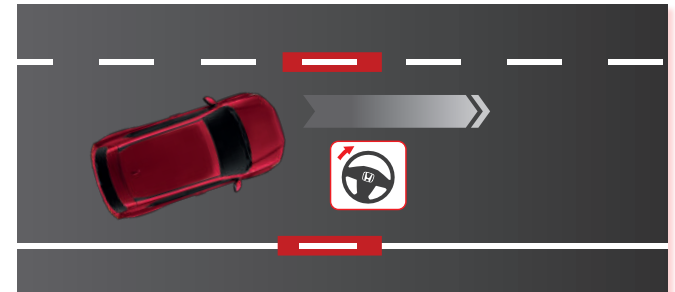

LANE KEEP ASSIST SYSTEM

Alerts and gently corrects the steering to keep vehicle centered in a detected lane.