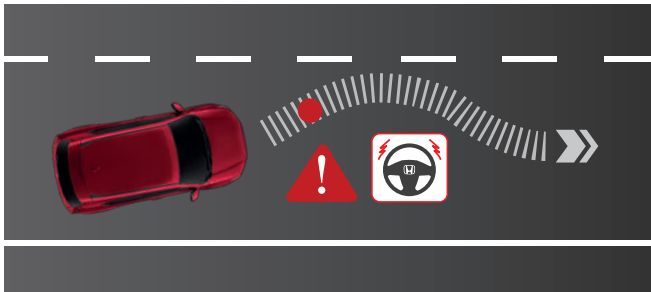

LANE DEPARTURE WARNING

Alerts you to quickly correct your steering when your car drifts out of a detected lane.