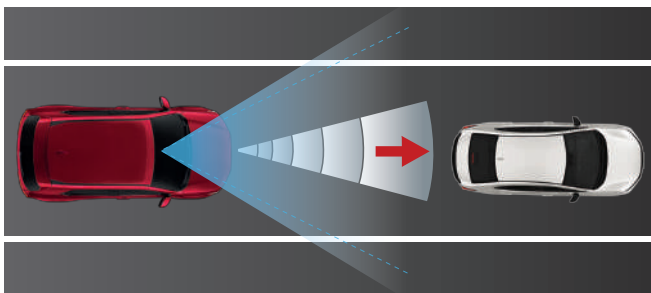

ROAD DEPARTURE MITIGATION

Provide corrective steering and applying brakes when the car seems to deviate from a detected lane.

LANE KEEP ASSIST SYSTEM

Alerts and gently corrects the steering to keep vehicle centered in a detected lane.

FORWARD COLLISION WARNING

Alerts driver of a potential risk of collision ahead.

COLLISION MITIGATION BRAKING SYSTEM

Applies brakes where risk of collision is imminent.

AUTO HIGH BEAM

Switches between high beam and low beam automatically for better night visibility.

ADAPTIVE CRUISE CONTROL

Set the distance and speed, maintain and cruise at a safe fixed distance from other vehicles.

LEAD CAR DEPARTURE NOTIFICATION SYSTEM

Alerts the driver that it's time to move as the car ahead moves.