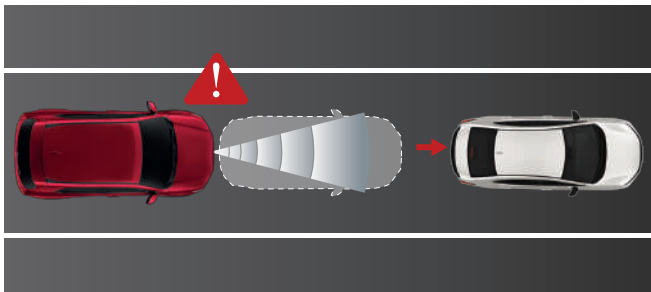

FORWARD COLLISION WARNING

Alerts driver of a potential risk of collision ahead.