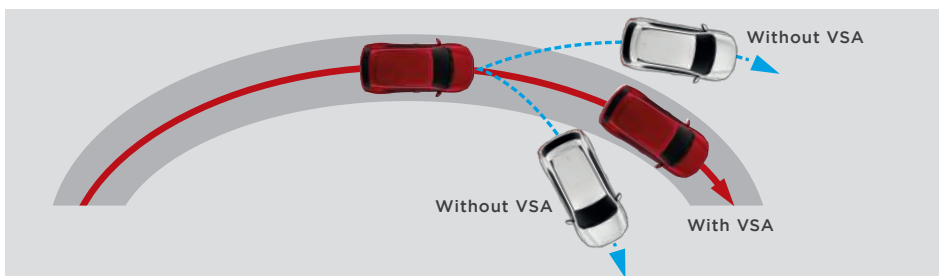

VEHICLE STABILITY ASSIST (VSA)

Ensure smoother cornering by lessening understeers or oversteers.